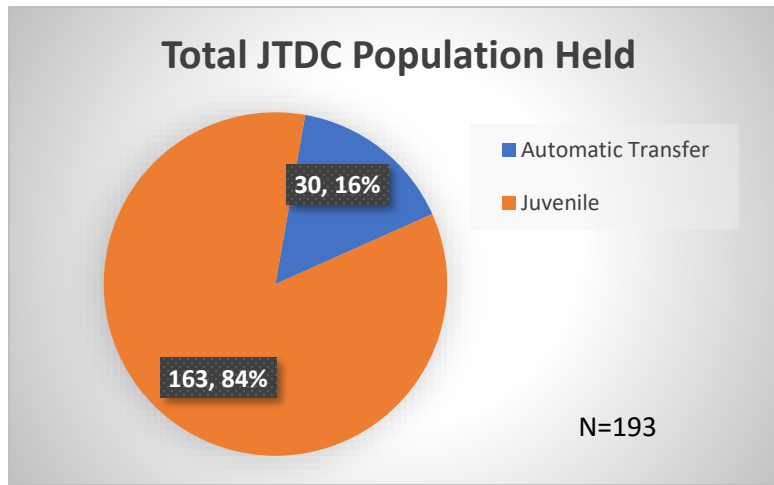

Daily Data Dashboard – November 6, 2023 Demographics for JTDC Population Monday Morning Midnight Count

137 Total # of probation Involved youth¹: 1,312

¹ Probation Active: Any youth who is pending sentencing with an active social history, has been formally placed on probation or supervision with Cook County Juvenile Probation on the date of the report.