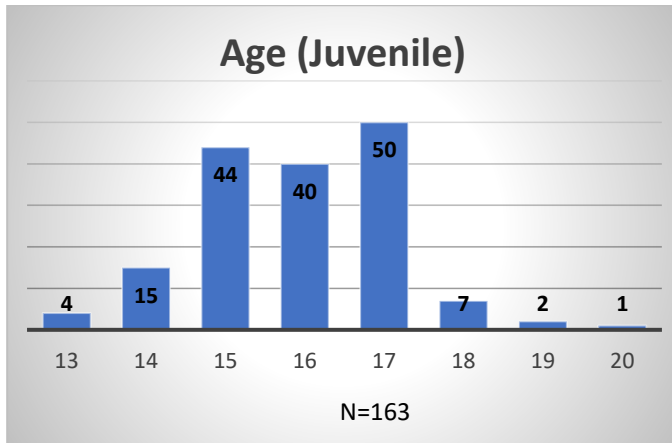

Daily Data Dashboard – November 6, 2023 Demographics for JTDC Population Monday Morning Midnight Count

137 Total # of probation Involved youth¹: 1,312

¹ Probation Active: Any youth who is pending sentencing with an active social history, has been formally placed on probation or supervision with Cook County Juvenile Probation on the date of the report.