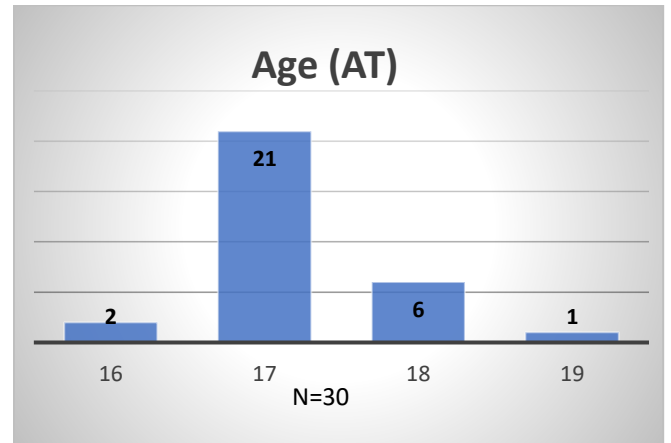

Daily Data Dashboard – November 6, 2023 Demographics for JTDC Population Monday Morning Midnight Count

137 Total # of probation Involved youth¹: 1,312

¹ Probation Active: Any youth who is pending sentencing with an active social history, has been formally placed on probation or supervision with Cook County Juvenile Probation on the date of the report.