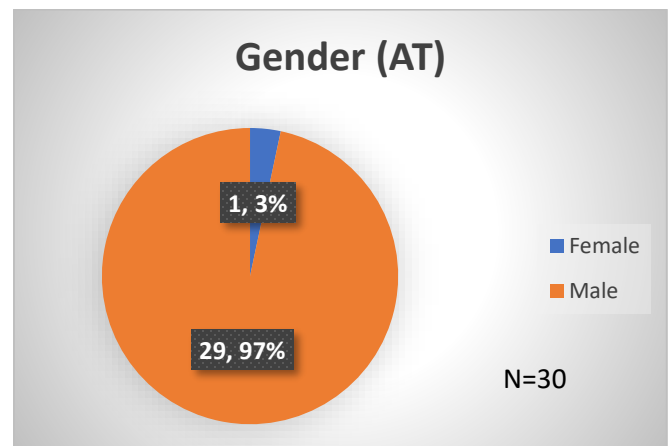

Daily Data Dashboard – November 6, 2023 Demographics for JTDC Population Monday Morning Midnight Count

137 Total # of probation Involved youth¹: 1,312

¹ Probation Active: Any youth who is pending sentencing with an active social history, has been formally placed on probation or supervision with Cook County Juvenile Probation on the date of the report.