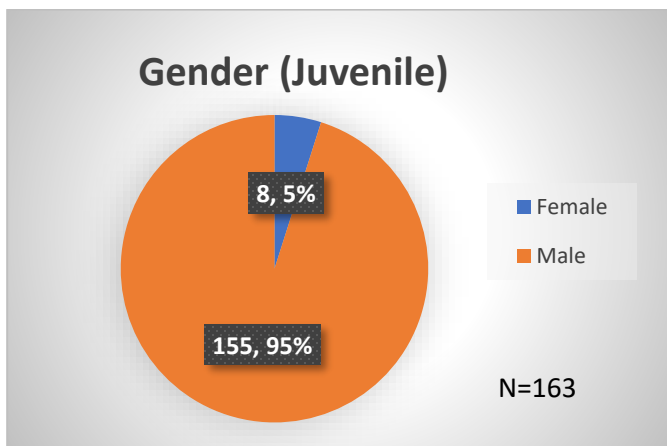

Daily Data Dashboard – November 6, 2023 Demographics for JTDC Population Monday Morning Midnight Count

137 Total # of probation Involved youth¹: 1,312

¹ Probation Active: Any youth who is pending sentencing with an active social history, has been formally placed on probation or supervision with Cook County Juvenile Probation on the date of the report.